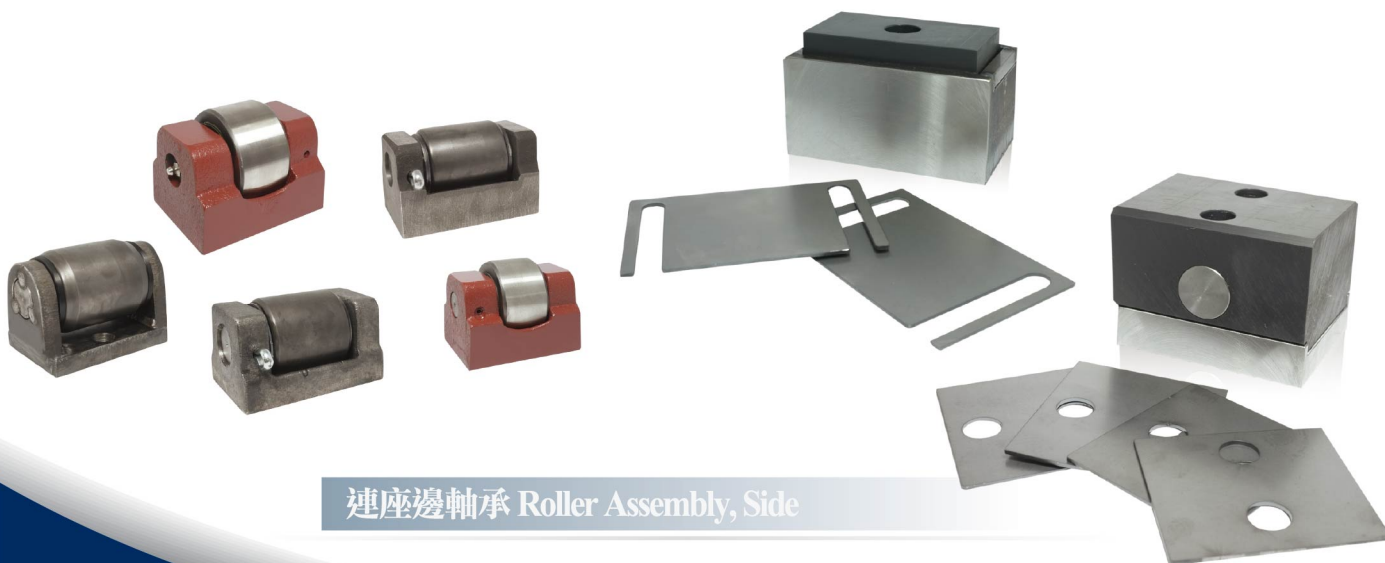

# Forklift Parts

HEAVY MACHINE PARTS MANUFACTURING AND TRADING

堆高機零件·系列產品

中心齒輪Sun Gear

行星齒輪Planetary Gear

內齒環Internal Ring Gear

齒輪 Gear

減速齒輪組  
Deceleration Gear Assy

減速齒輪組  
Deceleration Gear Assy

前輪傳動齒軸Shaft

有效延長零件使用壽命  
Extend lifetime for machine parts.

各式重機械零件齊全供應  
Support all kinds of heavy machine parts.

連座邊軸承 Roller Assembly, Side

升降油壓缸

傾斜缸

貨夾油壓缸 Hydraulic Cylinder

升降軸承蓋 Roller Cap

升降軸承座 Shaft/Stub

各式軸承 Roller Bearing

大王肖 Knuckle Pin

輪胎螺絲 Valve Stem Extension  
螺母 Nut

鋼圈壓板 Lug

飛輪 Fly Wheel

堆高機電木齒 Ring Gear  
壓板 Ring Gear Backing